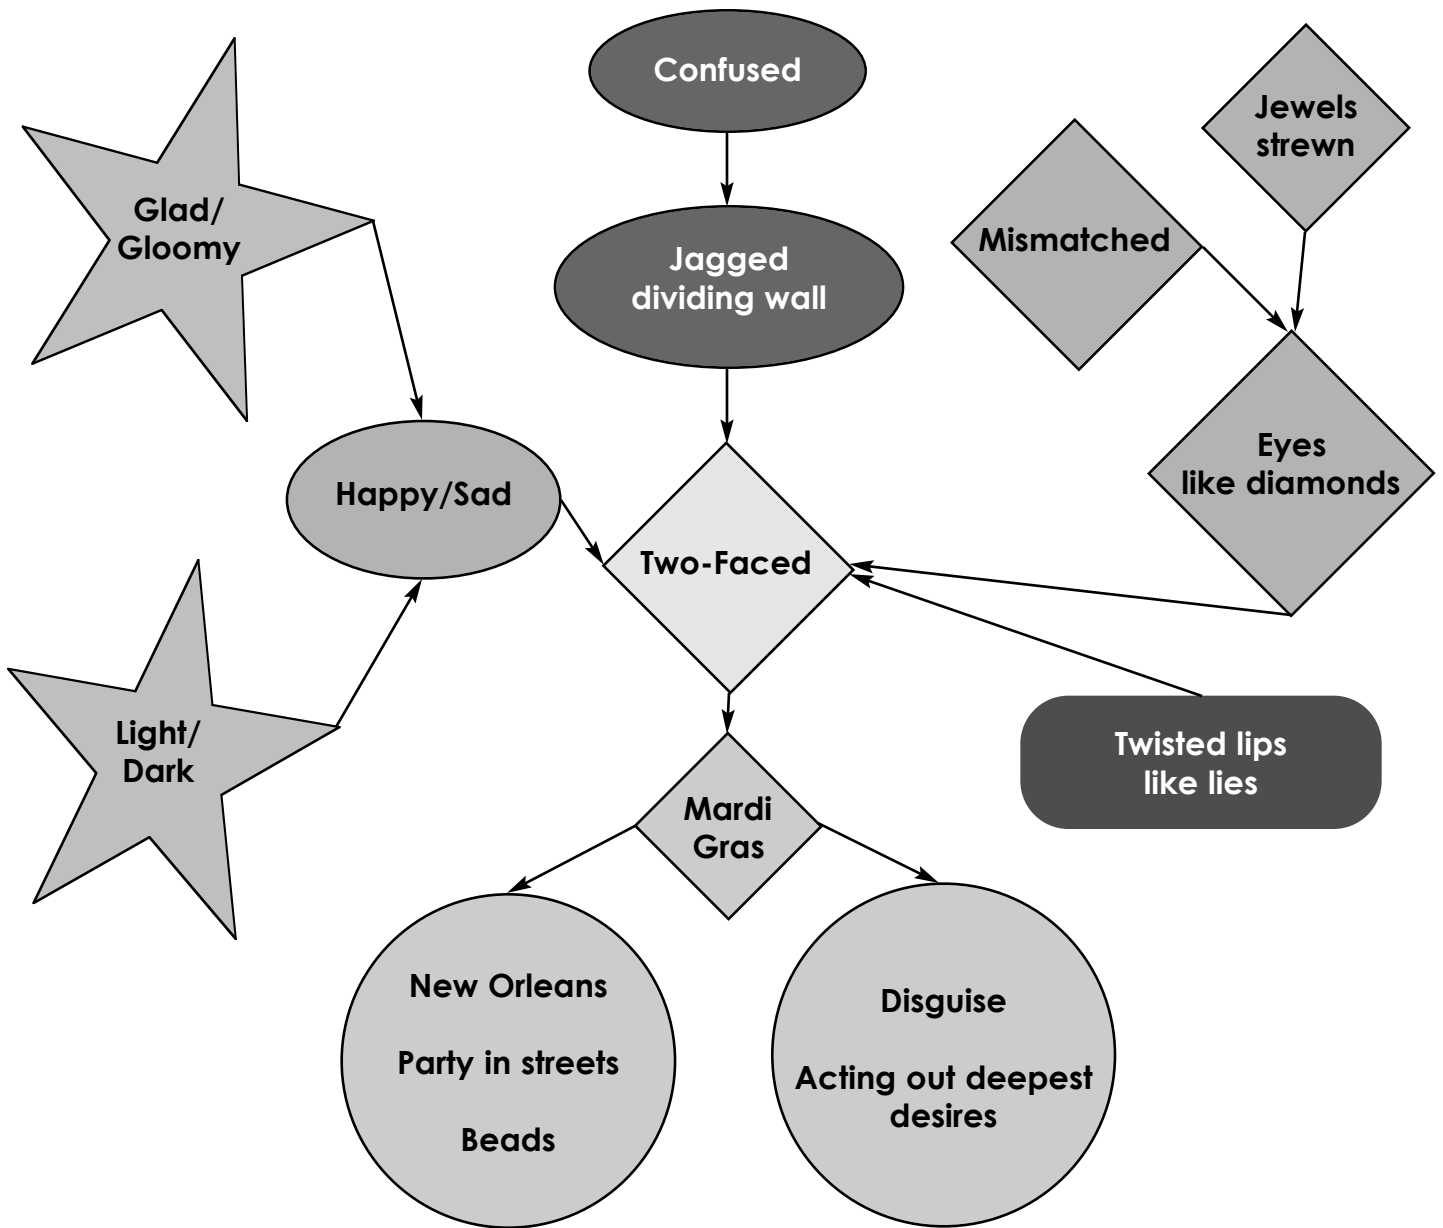

Sample Web and Poem

Confused
 Glad, gloomy
 girl-gone-wild
 Colored jewels strewn
 across her face
 Twisted lips like luscious lies
 Mismatched eyes
 like dazzling diamonds
 Acting out her deepest desires

 Period 1

This diagram was created using Inspiration® 7 by Inspiration Software®, Inc.